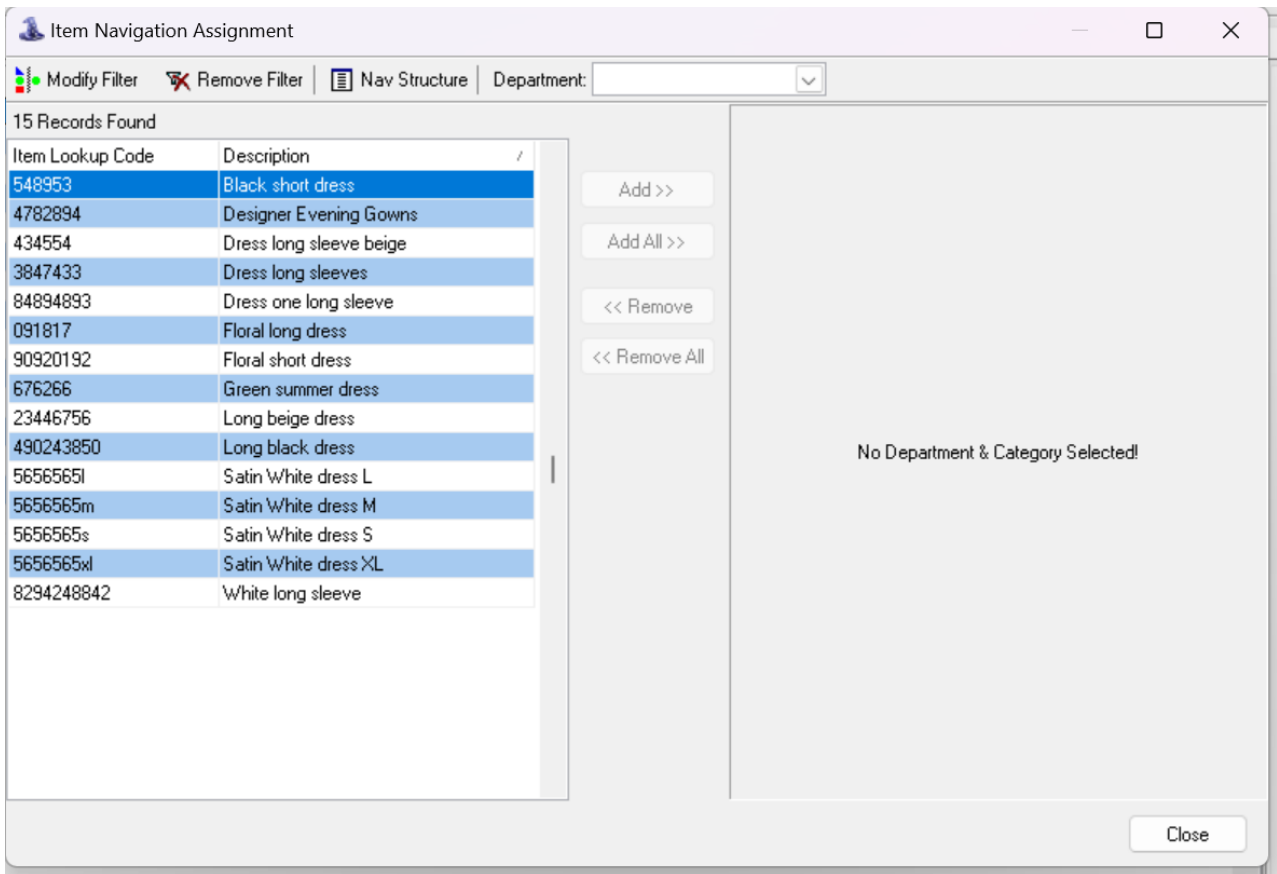

To assign an item first select a department from the drop down list and then a category.