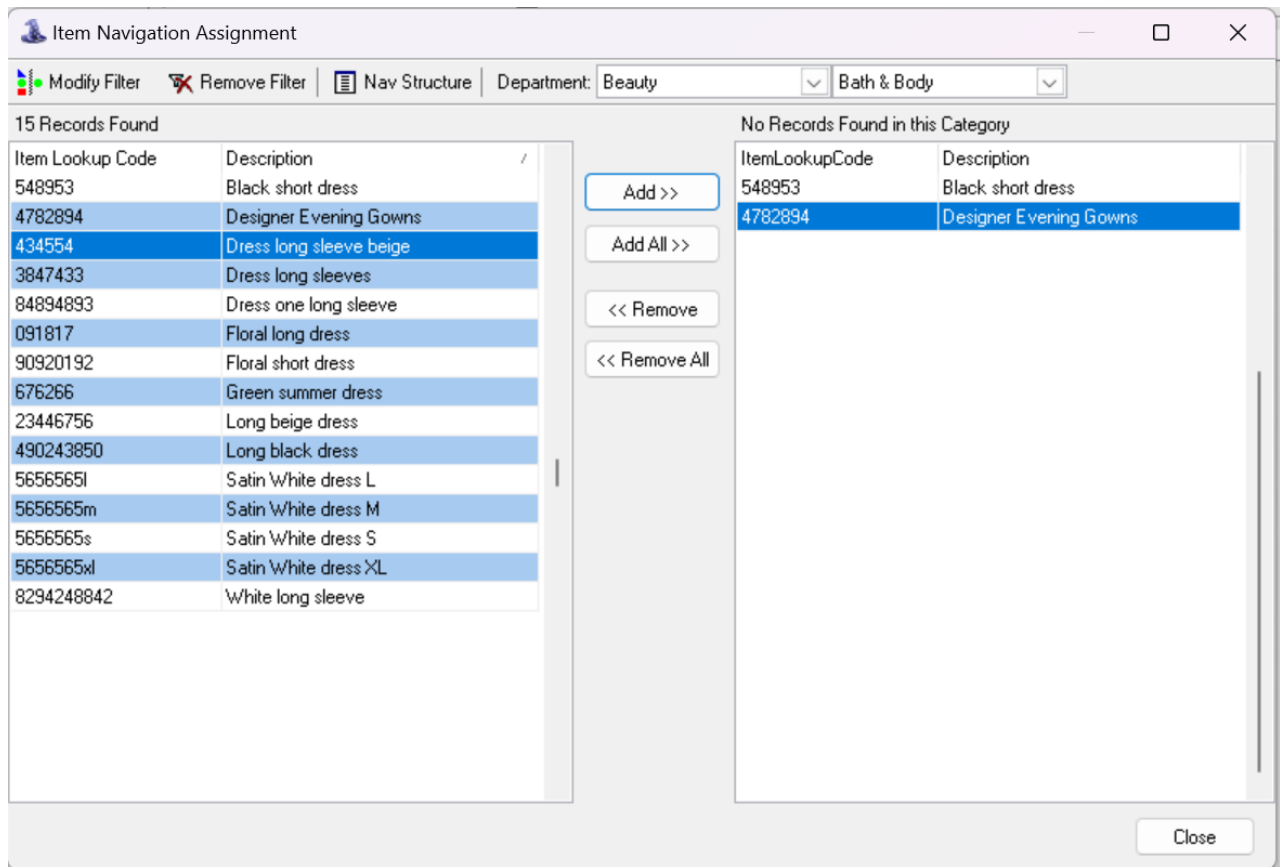

from the left pane by selecting the item and clicking **"add"** or by clicking **"add all"** if you want all items in the left pane added.

You are able to use the same filter as you would in WebSell PAM to refine the selection in the left pane.

You may remove items from the category by selecting the item you wish to remove on the right pane and clicking **"remove"**.

You will not be able to remove an item from a category if the item is only in that category.