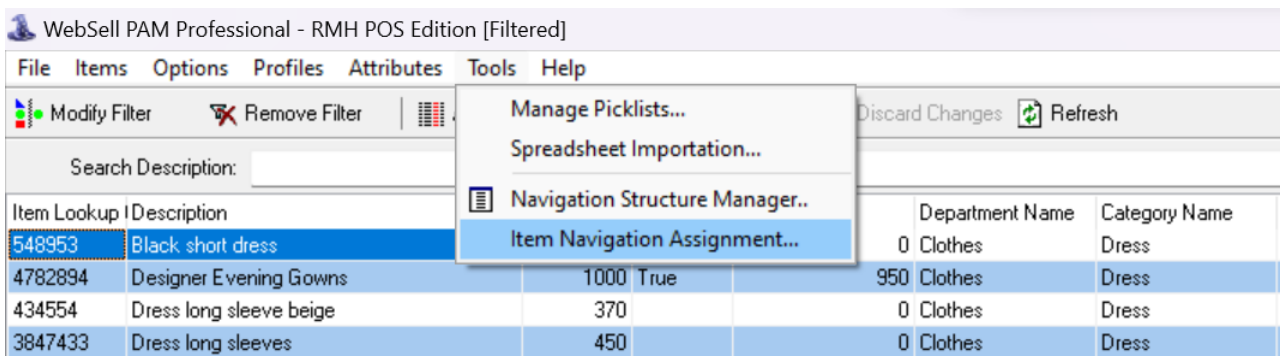

This feature was added into PAM alongside Web Navigation which previously was a separate utility.

To start working with multiple departments and categories click on the **tools tab** in WebSell PAM and select **"item navigation assignment"**.