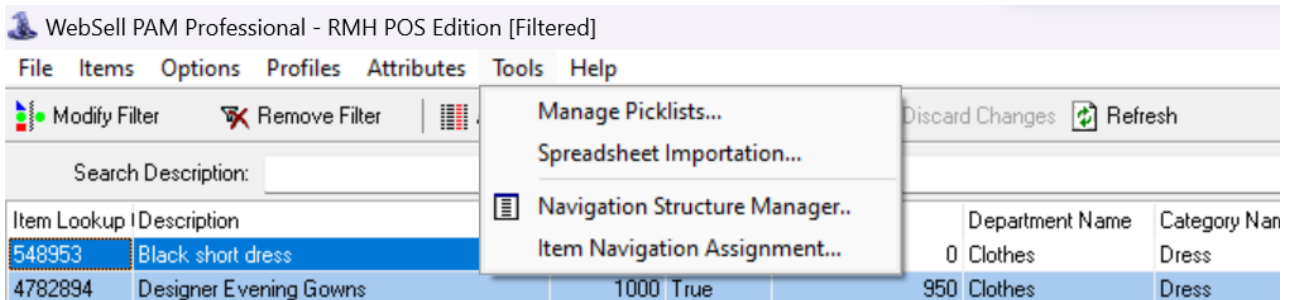

This feature was added into PAM alongside Web Navigation which previously was a separate utility.

To start working with multiple departments and categories click on the **tools tab** in WebSell PAM and select **"item navigation assignment"**.