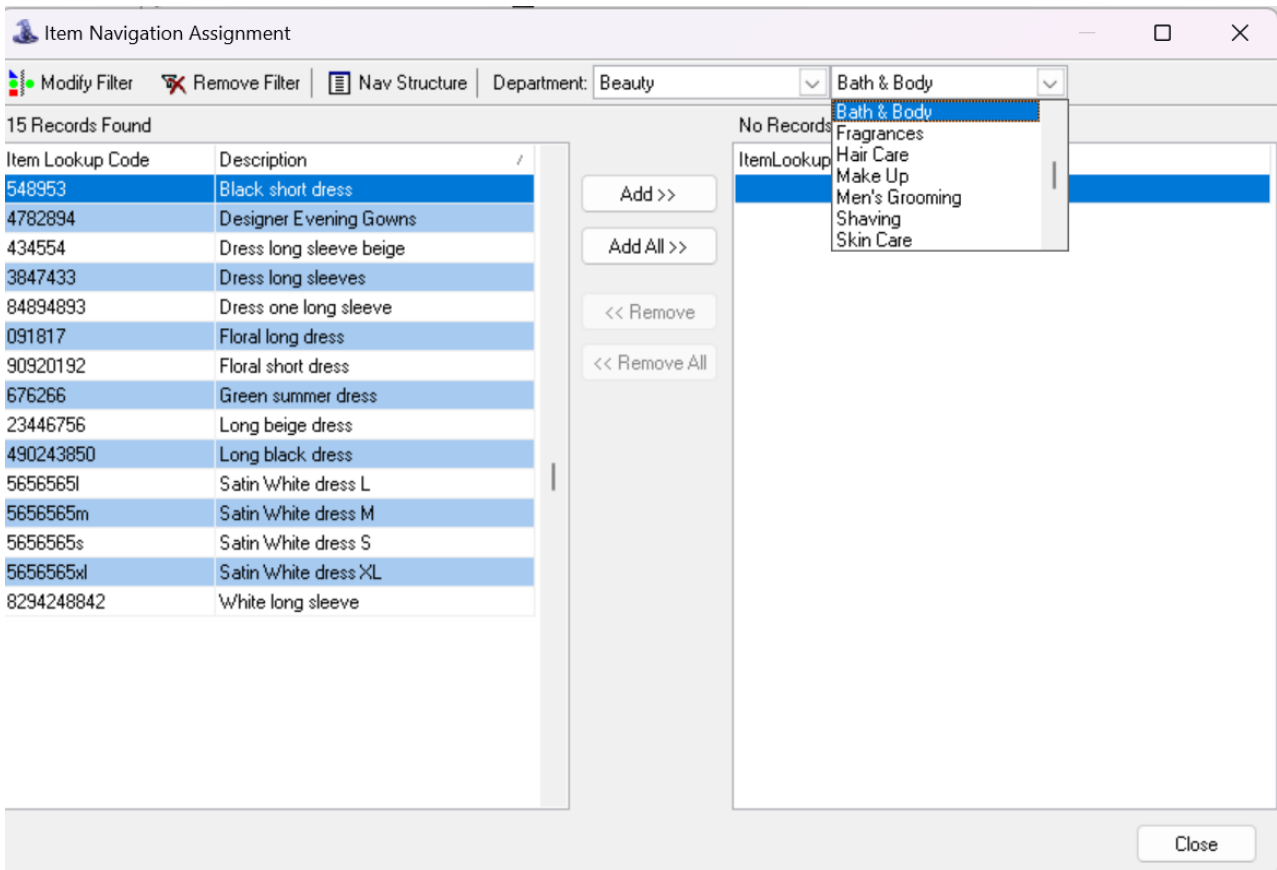

This feature was added into PAM alongside Web Navigation which previously was a separate utility.

To start working with multiple departments and categories click on the **tools tab** in WebSell PAM and select **"item navigation assignment"**.

A new pop up will appear here is where you can assign items to departments and categories or multiple departments and categories.

To assign an item first select a department from the drop down list and then a category.

The right pane will now be populated with the items already assigned to this category. You may add items

from the left pane by selecting the item and clicking **"add"** or by clicking **"add all"** if you want all items in the left pane added.