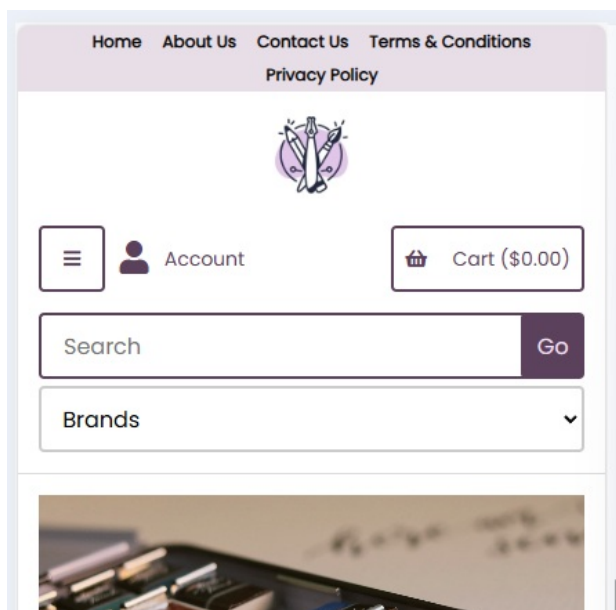

# Header Options

Last Modified on 02/12/2025 1:50 pm GMT

## Header options

- Enable full width header:**  
Changes header's content to full width instead of container width.
- Hide search on mobile:**  
Displays  icon in the header instead of a search box.
- Disable sticky navigation:**  
Disables always visible header (logo + menu).

**Enable full width header** – When enabled, the header's content expands to the full width of the screen

**Hide search on mobile** – By default, the search box appears on mobile the same way it does on desktop. When you enable this option, the full search box is replaced with a simple magnifying glass icon on mobile devices. Tapping the icon opens the search box.